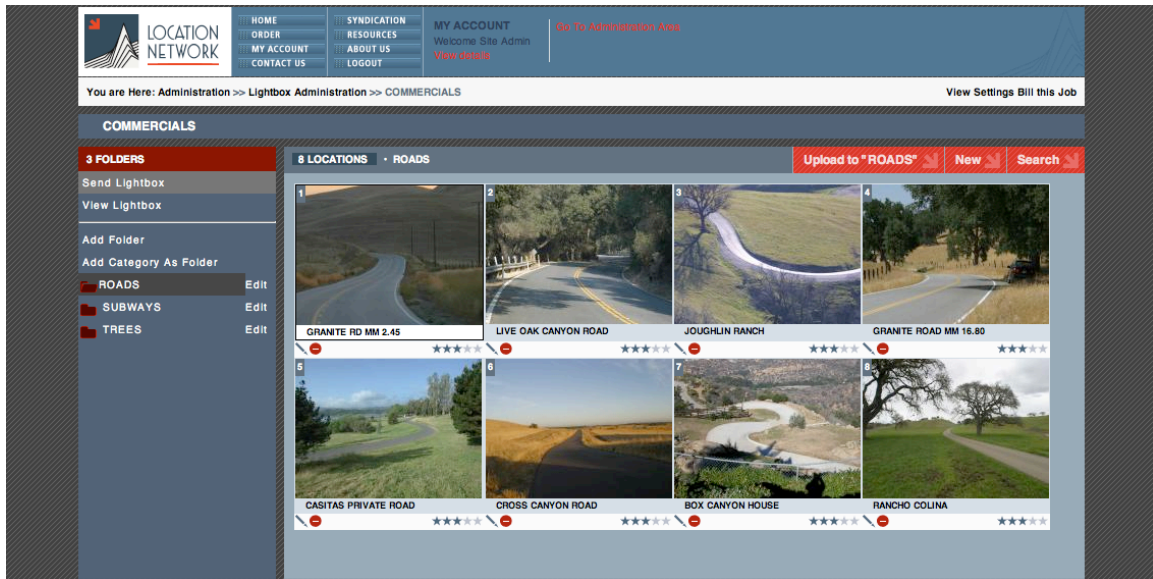

What is Location Network Media? ... empowering Commercial Production Companies ...

Location Network Media is a web-based media management application that puts Production in the driver's seat when it comes to locations and scouting. Through syndication (go to "Syndication" for more information) of the industry's premiere location scouting tool, we make it easy and cost effective for you to centralize, manage, distribute and keep location images.

- **FIND IT** Uploading has never been faster or easier. Once a job is awarded and a scout hired, provide your scout with log-in access. The scout will be able to upload their images directly into a Light Box. (JavaScript is required)
- **SHOW IT** Location Network Media's Light Box provides you with a powerful yet simple platform for displaying your locations. Uploaded images are available for viewing and printing from the Light Box. Maps to locations are accessed by including contact information. Screening Rooms can be accessed or emailed to any one of your choosing. And because it's a web application, it can also be accessed from any computer across the globe.
- **KEEP IT** At the completion of the job all of the locations are secured neatly in their folders and are automatically added to your database. No scattered CD's, no loss of revenue by losing your locations and information you have paid for, and no more "shut down" of locations provided by your scouts. You build your own location library keeping every location for use on future jobs, bids and reference.

Empower your Production Company with Location Network Media's management system built specifically for the uploading, organizing, presenting, and storing of location images. Finally, an investment that rocks!